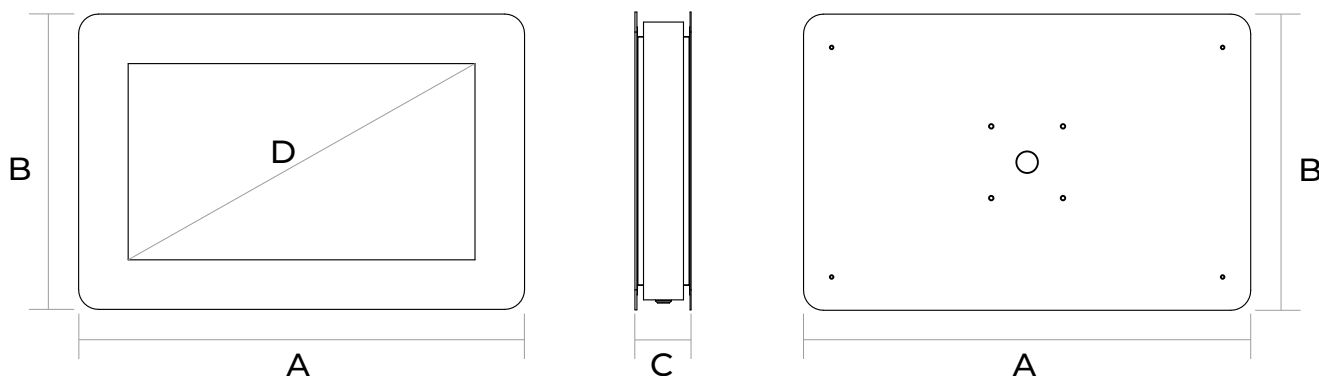

Serie 603

AVANTGARD

Indoor Large Format

CHASSIS

CODE	DIMENSIONS (mm)* A / B / C	USEFUL CHASSIS DEPTH (C')	DISPLAY (D)	VESA
60322XXXS	680 / 480 / 115	100	22"	MIS -F
60324XXXS	680 / 480 / 115	100	24"	MIS -F
60327XXXS	790 / 530 / 115	100	27"	MIS -F
60332XXXS	840 / 596 / 115	100	32"	MIS -F
60340XXXS	1160 / 750 / 115	100	40"	MIS -F
60342XXXS	1160 / 750 / 115	100	42"	MIS -F
60343XXXS	1160 / 750 / 115	100	43"	MIS -F
60346XXXS	1220 / 775 / 115	100	46"	MIS -F
60347XXXS	1220 / 775 / 115	100	47"	MIS -F
60348XXXS	1250 / 800 / 115	100	48"	MIS -F
60349XXXS	1250 / 800 / 115	100	49"	MIS -F
60350XXXS	1250 / 800 / 115	100	50"	MIS -F
60355XXXS	1410 / 880 / 115	100	55"	MIS -F
60365XXXS	1630 / 1000 / 115	100	65"	MIS -F

* Other measurements to consult (measurements may vary depending on the model and manufacturer of the display).