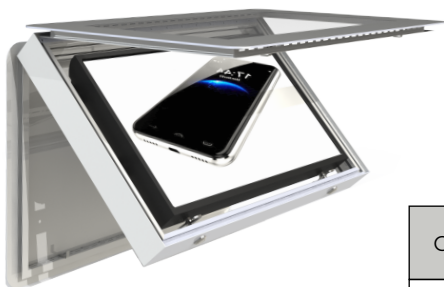

COLORS

CODE	DENOMINATION	SAMPLE
A	Black	
B	White	
C	Grey	

* Other colors to consult

Personalize your STEELCASE and choose the one that best suits your needs.